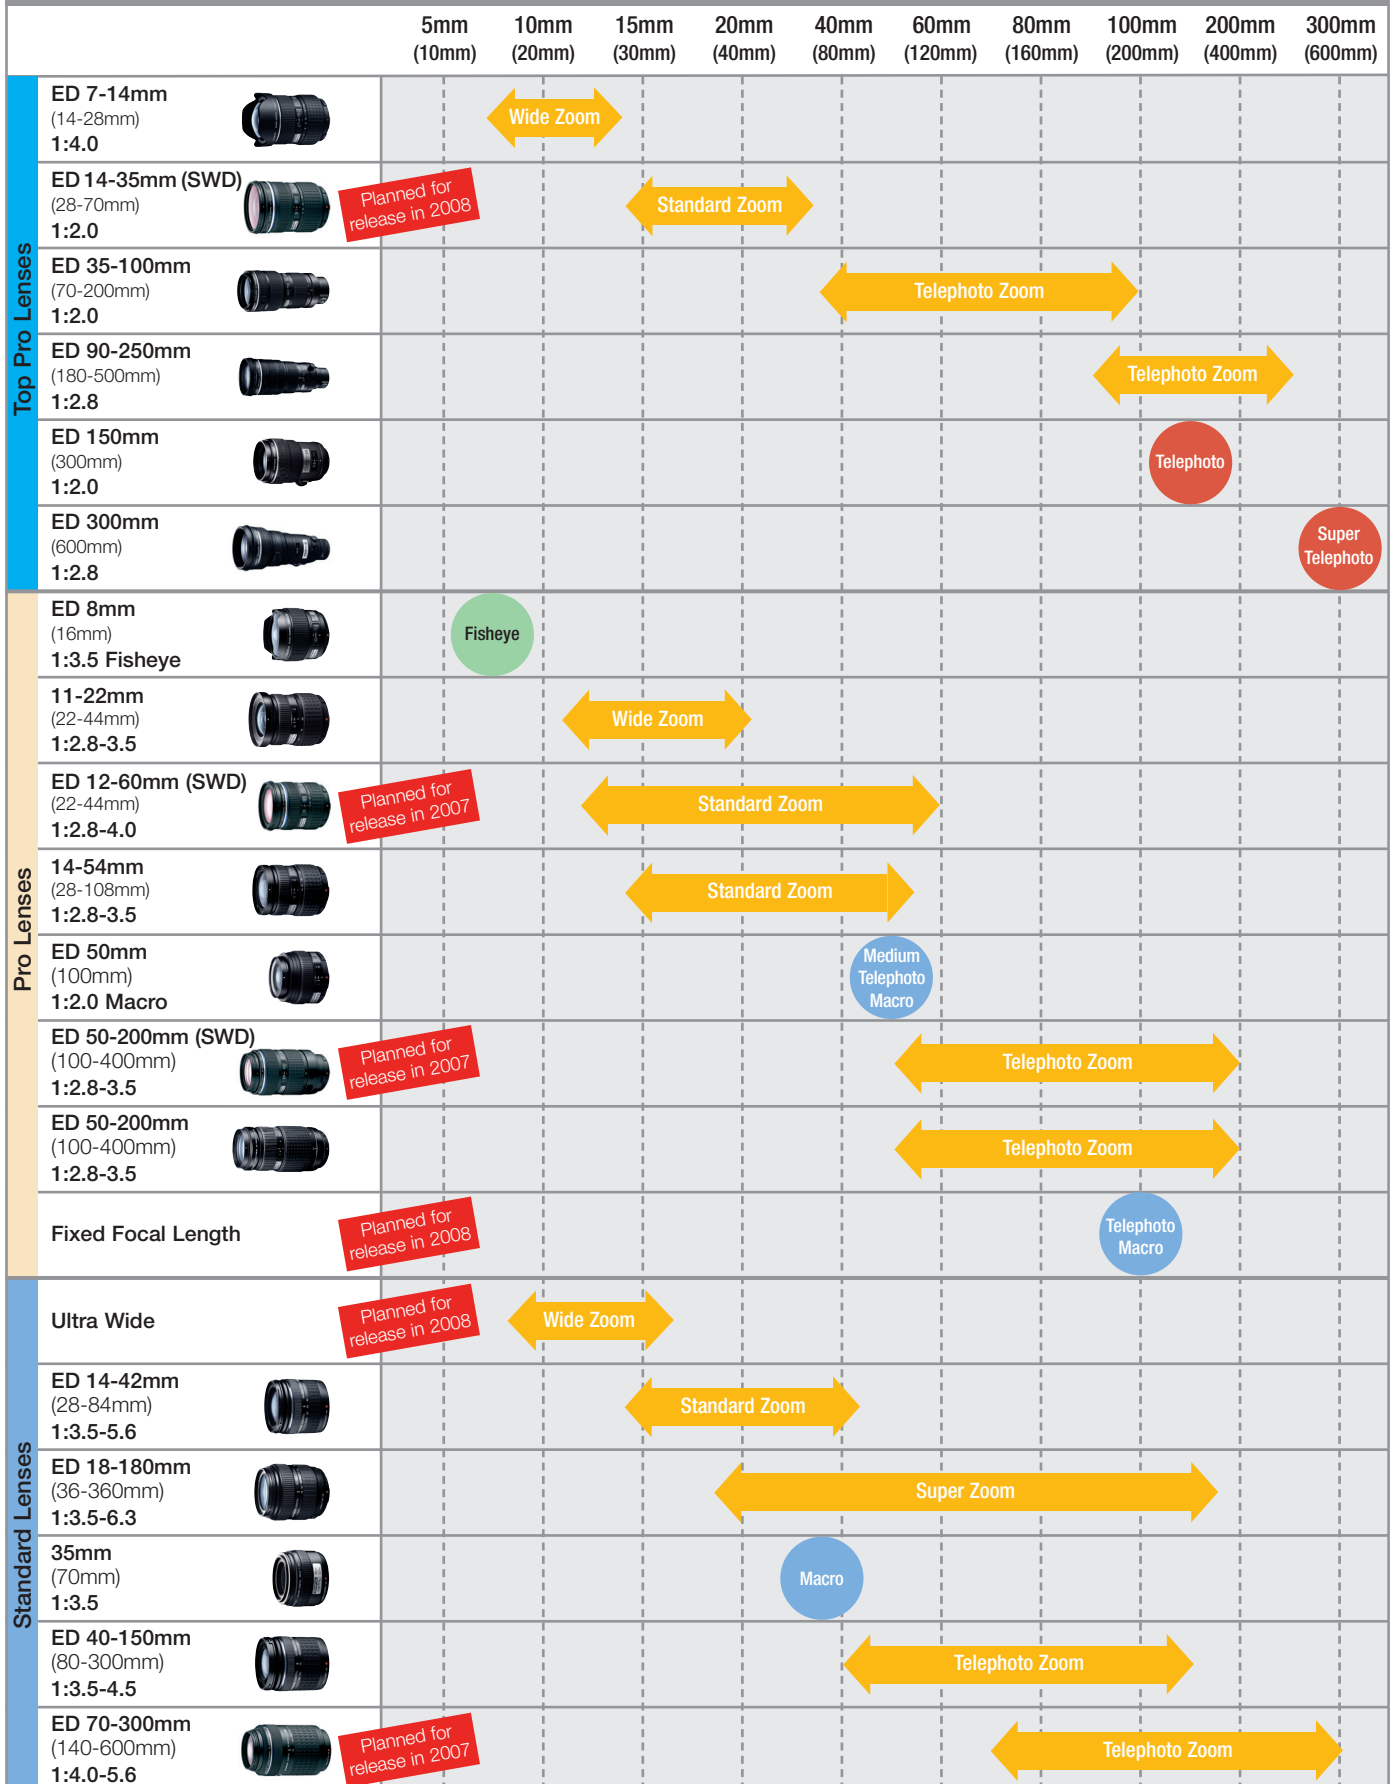

## ZUIKO DIGITAL Interchangeable Lens Roadmap

\*Specifications and appearance are subject to change without notice. Exact release date not yet determined. Figures in brackets show 35mm equivalents.

Key:  Zoom Lens  Macro Lens  Fixed Focal Length Lens  Fisheye